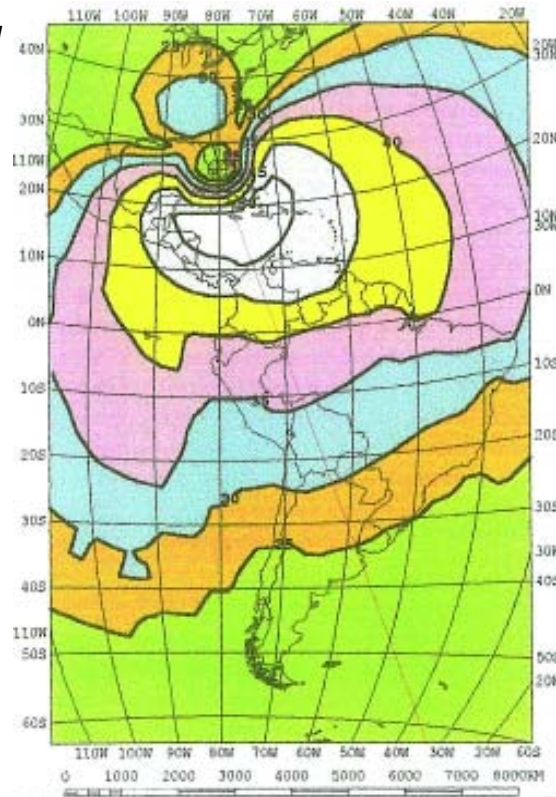

**You Can Teach Millions  
All The Word of God**

**KWHR 3  
Hawaii**  
9.930 MHz / 0905 UTC  
In English  
4:05 AM ET  
Beijing, China.....5:05 PM

**WRMI  
Florida**  
9.955 MHz / 0100 UTC  
In English  
8:00 PM ET  
Bogota, Colombia.....8:00 PM  
9.955 MHz / 0145 UTC  
In Spanish  
8:45 PM ET  
Bogota, Colombia.....8:45 PM

**WHRA  
Maine**  
15.670 MHz / 1705 UTC  
In English  
12:05 PM ET  
Rep. of Congo / 7:05 PM

15.670 MHz / 1830 UTC  
In Arabic  
1:30 PM ET  
Jerusalem. Israel.....8:30 PM

**WHRI 1 & 2  
South Carolina**  
WHRI 1 / 7.315 MHz / 2305 UTC  
In Spanish  
6:05 PM ET  
Bogota, Colombia.....6:05 PM  
WHRI 2 / 9.840 MHz / 1705 UTC  
In English  
12:05 PM ET  
Paris, France.....6:30 PM