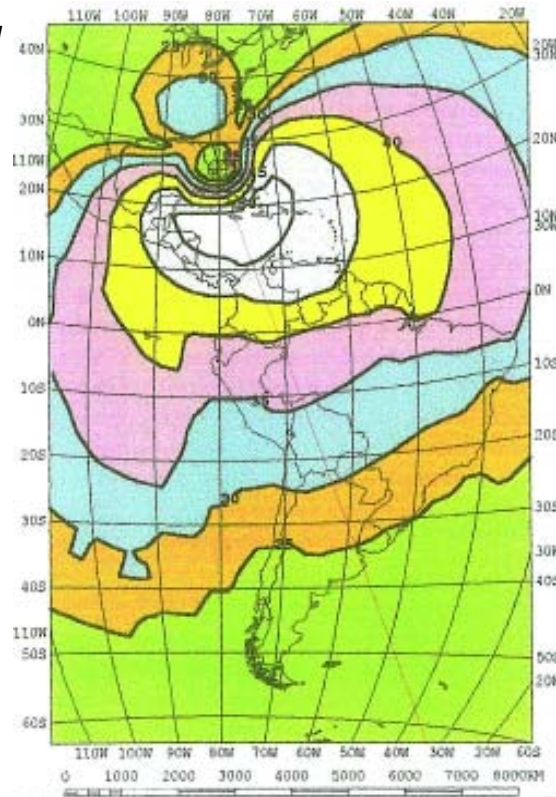

**You Can Teach Millions  
All The Word of God**

**KWHR 3  
Hawaii**  
9.930 MHz / 0905 UTC  
In English  
4:05 AM ET  
Beijing, China.....5:05 PM

**WRMI  
Florida**  
9.955 MHz / 0100 UTC  
In English  
8:00 PM ET  
Bogota, Colombia.....8:00 PM  
9.955 MHz / 0145 UTC  
In Spanish  
8:45 PM ET  
Bogota, Colombia.....8:45 PM

**WHRA  
Maine**  
15.670 MHz / 1705 UTC  
In English  
12:05 PM ET  
Rep. of Congo / 7:05 PM  
15.670 MHz / 1830 UTC  
In Arabic  
1:30 PM ET  
Jerusalem. Israel.....8:30 PM

**WHRI 1 & 2  
South Carolina**  
WHRI 1 / 7.315 MHz / 2305 UTC  
In Spanish  
6:05 PM ET  
Bogota, Colombia.....6:05 PM  
WHRI 2 / 9.840 MHz / 1705 UTC  
In English  
12:05 PM ET  
Paris, France.....6:30 PM