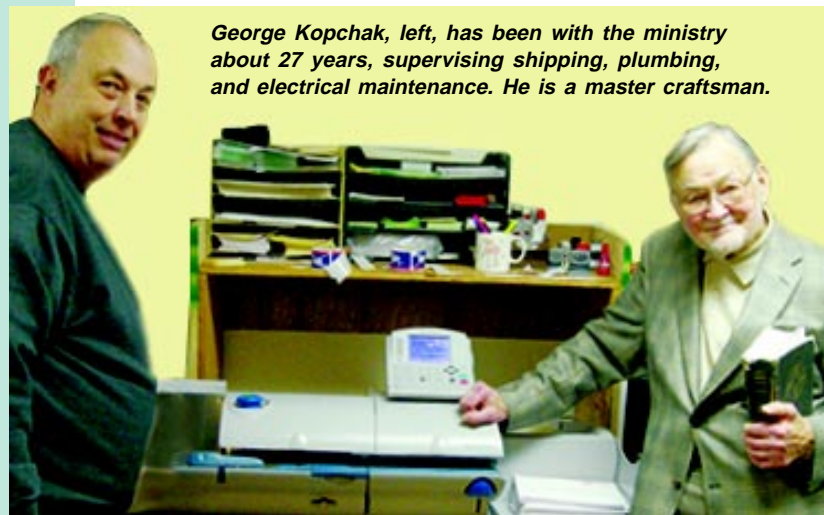

Rescue Mission

*Deliver the poor and needy:
rid them out of the hand of the wicked (Psalm 82:3-4)*

George Kopchak, left, has been with the ministry about 27 years, supervising shipping, plumbing, and electrical maintenance. He is a master craftsman.

An upgraded postage machine has helped expedite shipping large quantities of *Bibles* and *Bible Pathways* throughout the world.

to every nation of the world in response to the requests we receive; plus (3) **Enlarge the outreach of Bible Pathway International Radio Broadcasts.**

We're short staffed and finances have been down. But God's answer couldn't have been clearer! Fulfilling the goal of getting everyone throughout the world to read, or listen, to the Bible. Our brief life on earth is meant to be a preparation for eternity as well as help others know the Good News. Jesus reminded us of the urgency of His Great Commission when He said: **the night cometh, when no man can work** (John 9:4).

God gave us an unconditional guarantee of success: His **Word shall not return unto Me void . . . it shall prosper in the thing whereto I sent it** (Isaiah 55:11). It may seem strange to the world but when you love the Lord you want everyone to hear "His guarantee" of eternal life and the fact is we have the priceless privilege this year of reaching millions who have never yet been told that **God . . . gave His only begotten Son, that whosoever believeth in Him should not perish, but have everlasting life** (John 3:16).

With the need in mind do we let the economic situation we face cut off the finances when the need is so critical - life or death? Our German translator was praying to be a missionary where no church or Christian witness exists. We need the

guage. No one in these villages can read or write; but they will be able to listen to the solar-powered units that you and I can make available. Needless to say, the spiritual need is critical.

The Lord has led us to (1) **Publish a KJV Bible with Pathway notes** to be shipped to areas of the world where there are few, if any, **Bibles**. We are approaching the 400th year of the KJV English translation; (2) we will **ship these Bibles and Bible Pathway devotional commentaries**